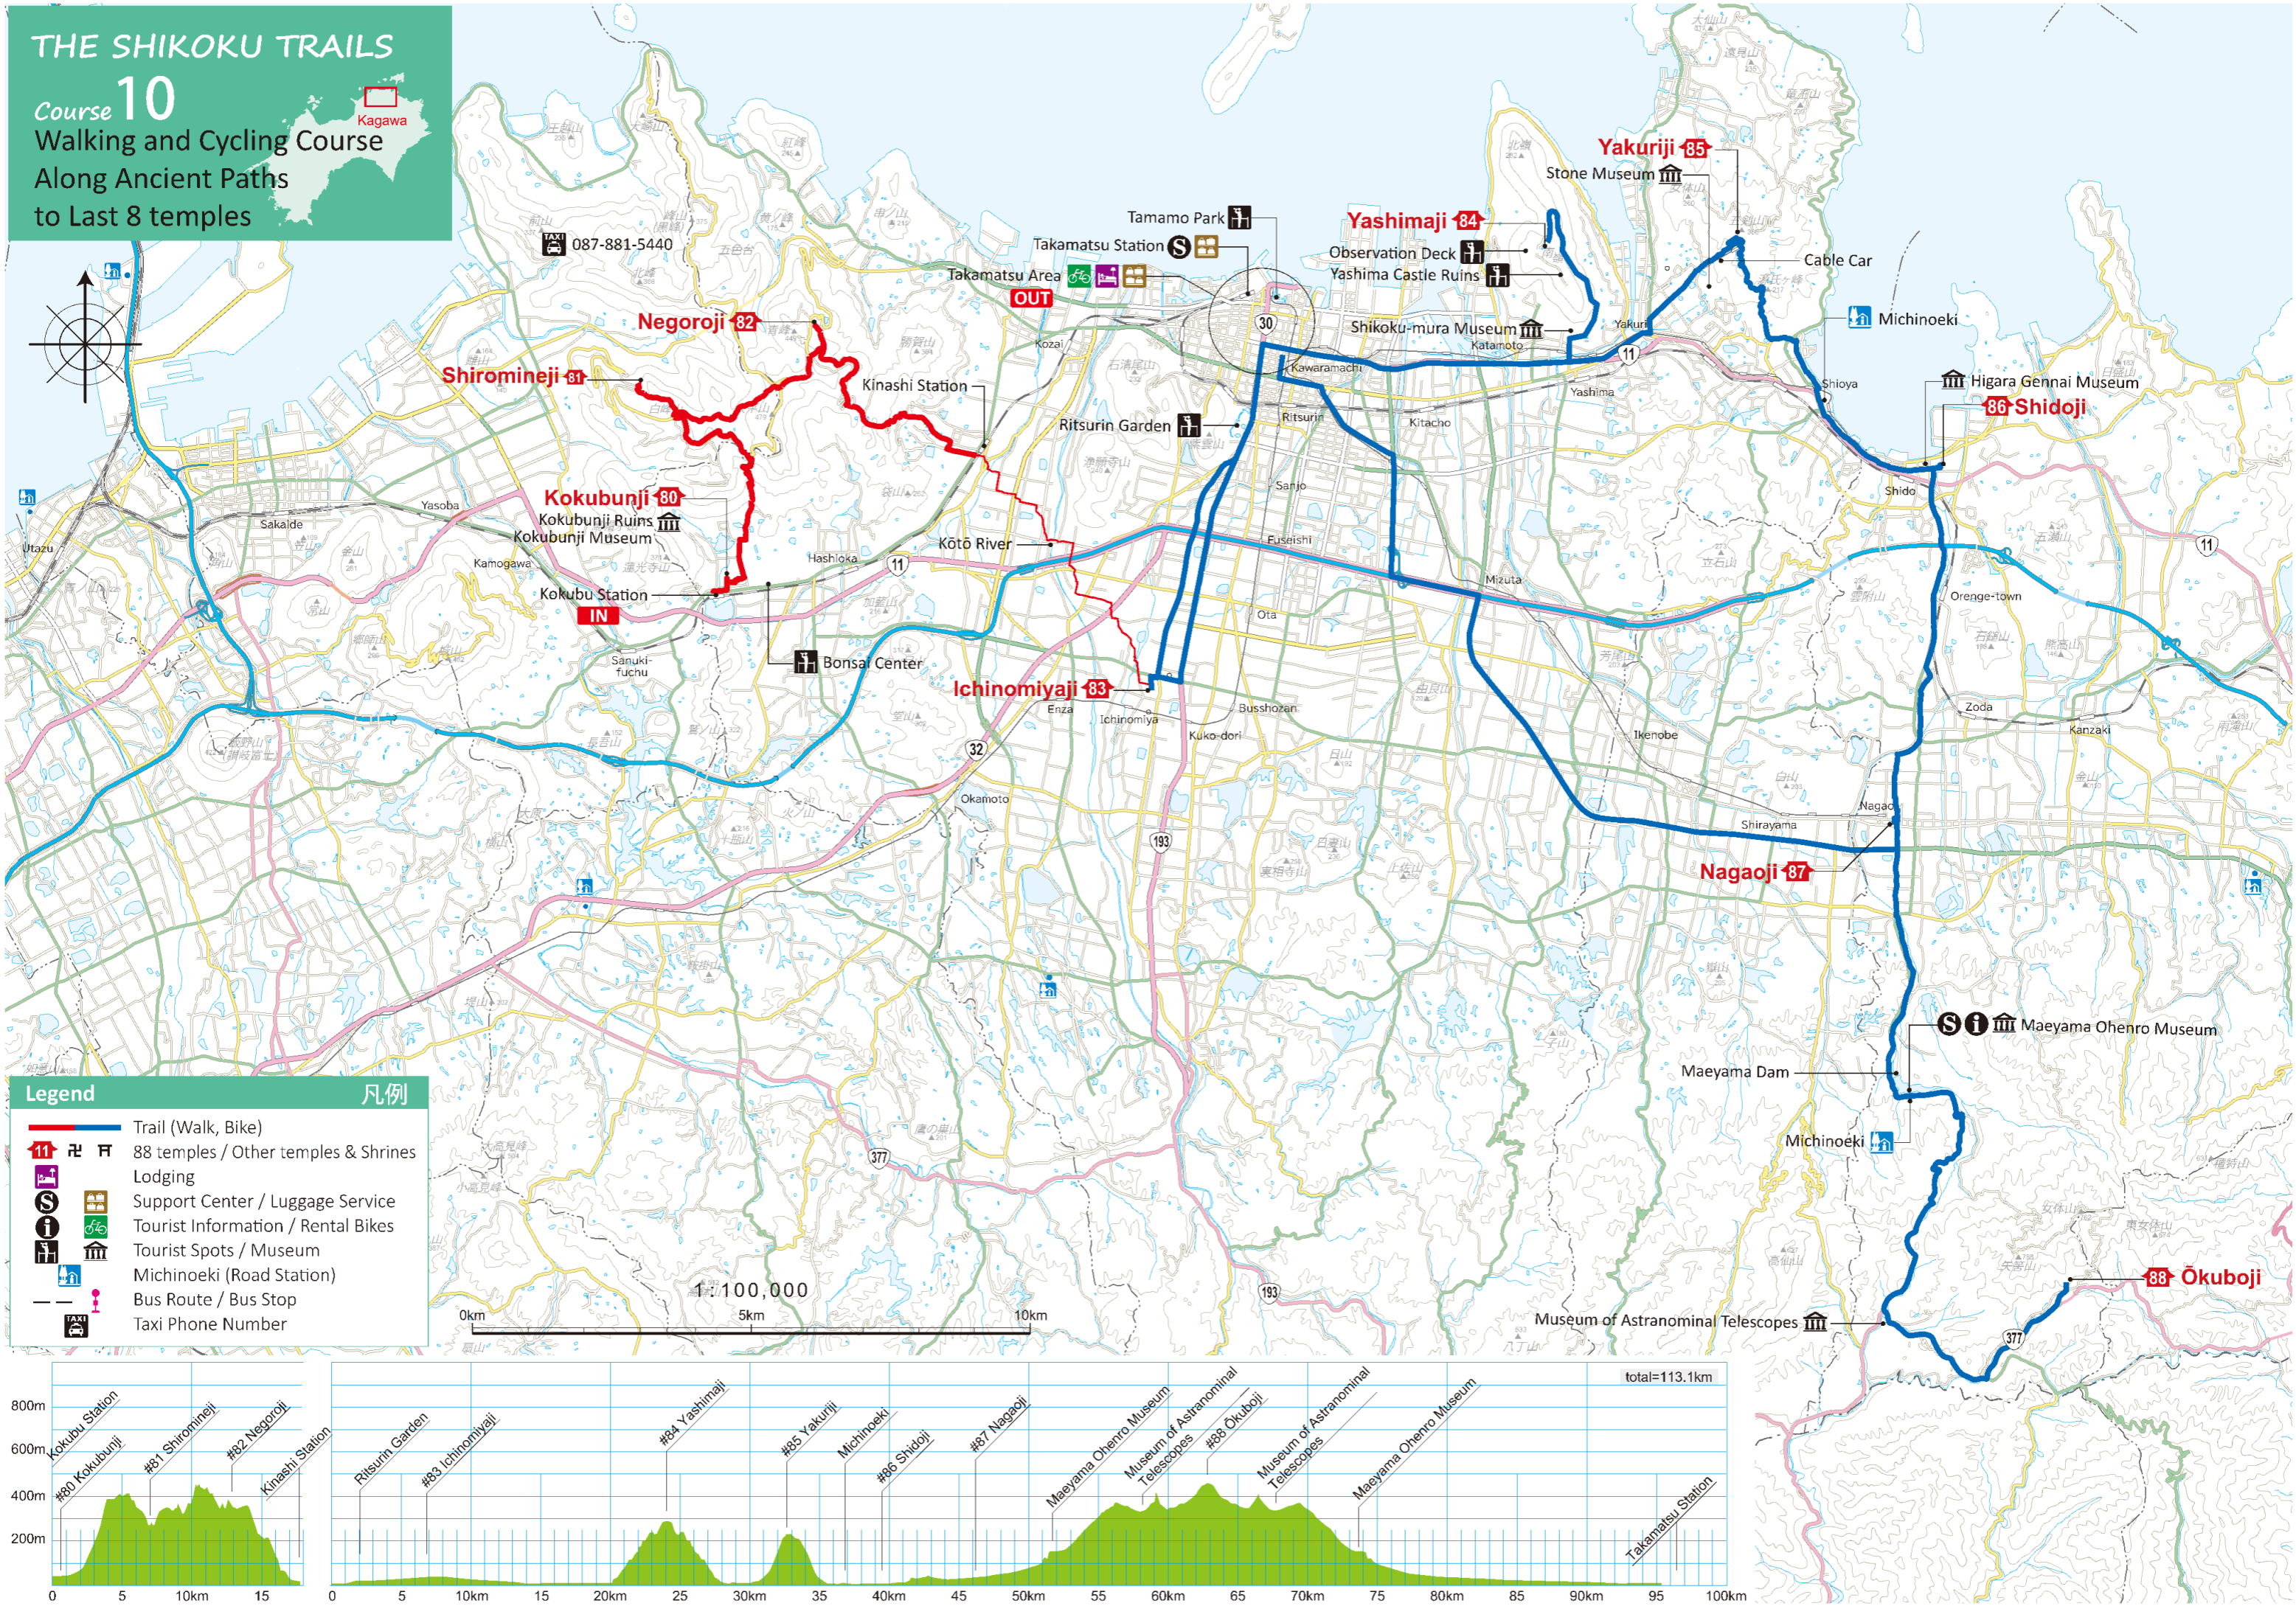

# THE SHIKOKU TRAILS

Course **10**  
Walking and Cycling Course  
Along Ancient Paths to Last 8 temples

Kagawa

**Legend** 凡例

- Trail (Walk, Bike)
- 88 temples / Other temples & Shrines
- Lodging
- Support Center / Luggage Service
- Tourist Information / Rental Bikes
- Tourist Spots / Museum
- Michinoeki (Road Station)
- Bus Route / Bus Stop
- Taxi Phone Number