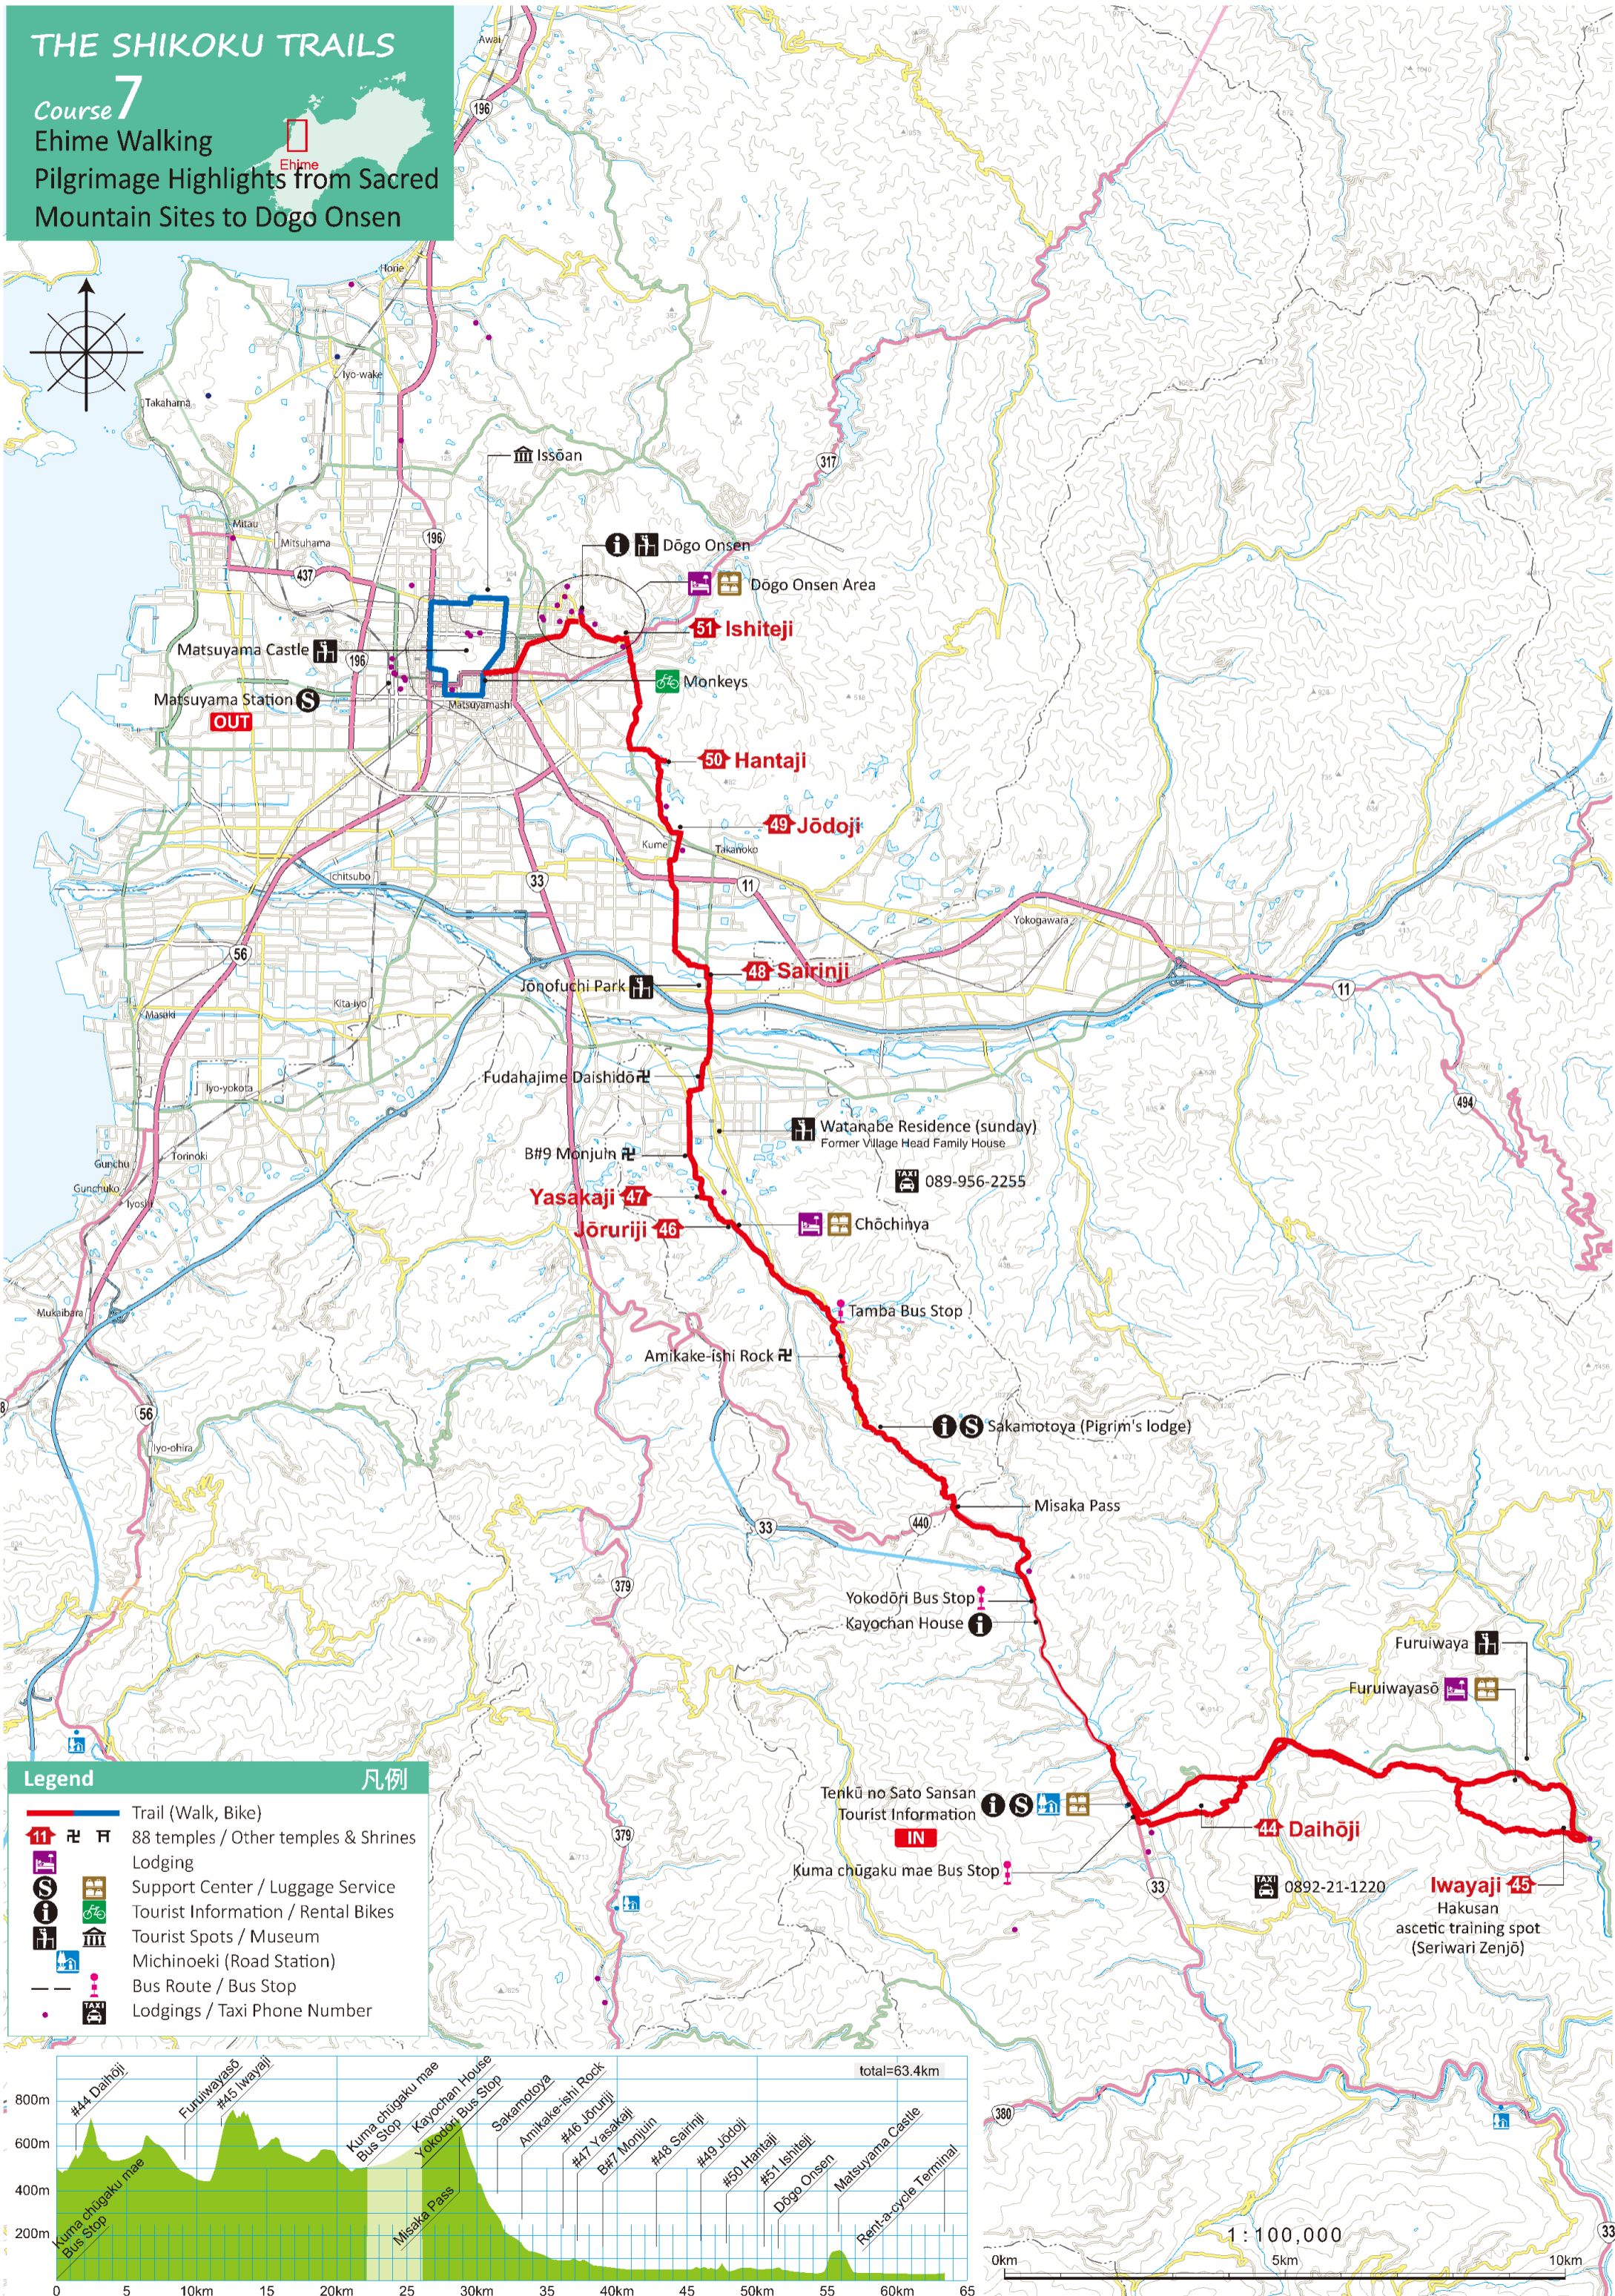

THE SHIKOKU TRAILS

Course 7

Ehime Walking

Pilgrimage Highlights from Sacred Mountain Sites to Dogo Onsen

Legend 凡例

- Trail (Walk, Bike)
- 88 temples / Other temples & Shrines
- Lodging
- Support Center / Luggage Service
- Tourist Information / Rental Bikes
- Tourist Spots / Museum
- Michinoeki (Road Station)
- Bus Route / Bus Stop
- Lodgings / Taxi Phone Number