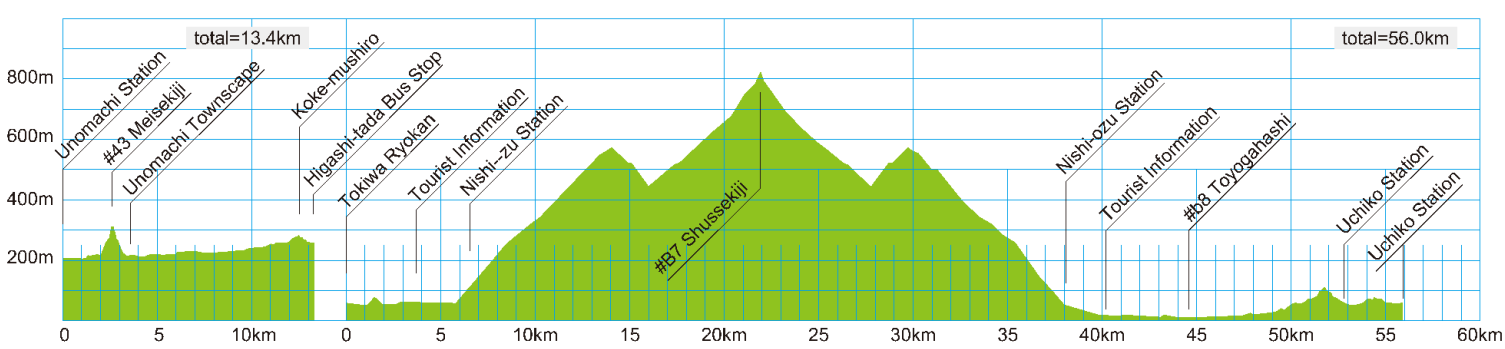

THE SHIKOKU TRAILS

Course **6**

Ozu and Uchiko

Nostalgic

Townscape Walking Course

Legend 凡例

- Trail (Walk, Bike)
- 88 temples / Other temples & Shrines
- Lodging
- Support Center / Luggage Service
- Tourist Information / Rental Bikes
- Tourist Spots / Museum
- Michinoeki (Road Station)
- Bus Route / Bus Stop
- Lodgings / Taxi Phone Number