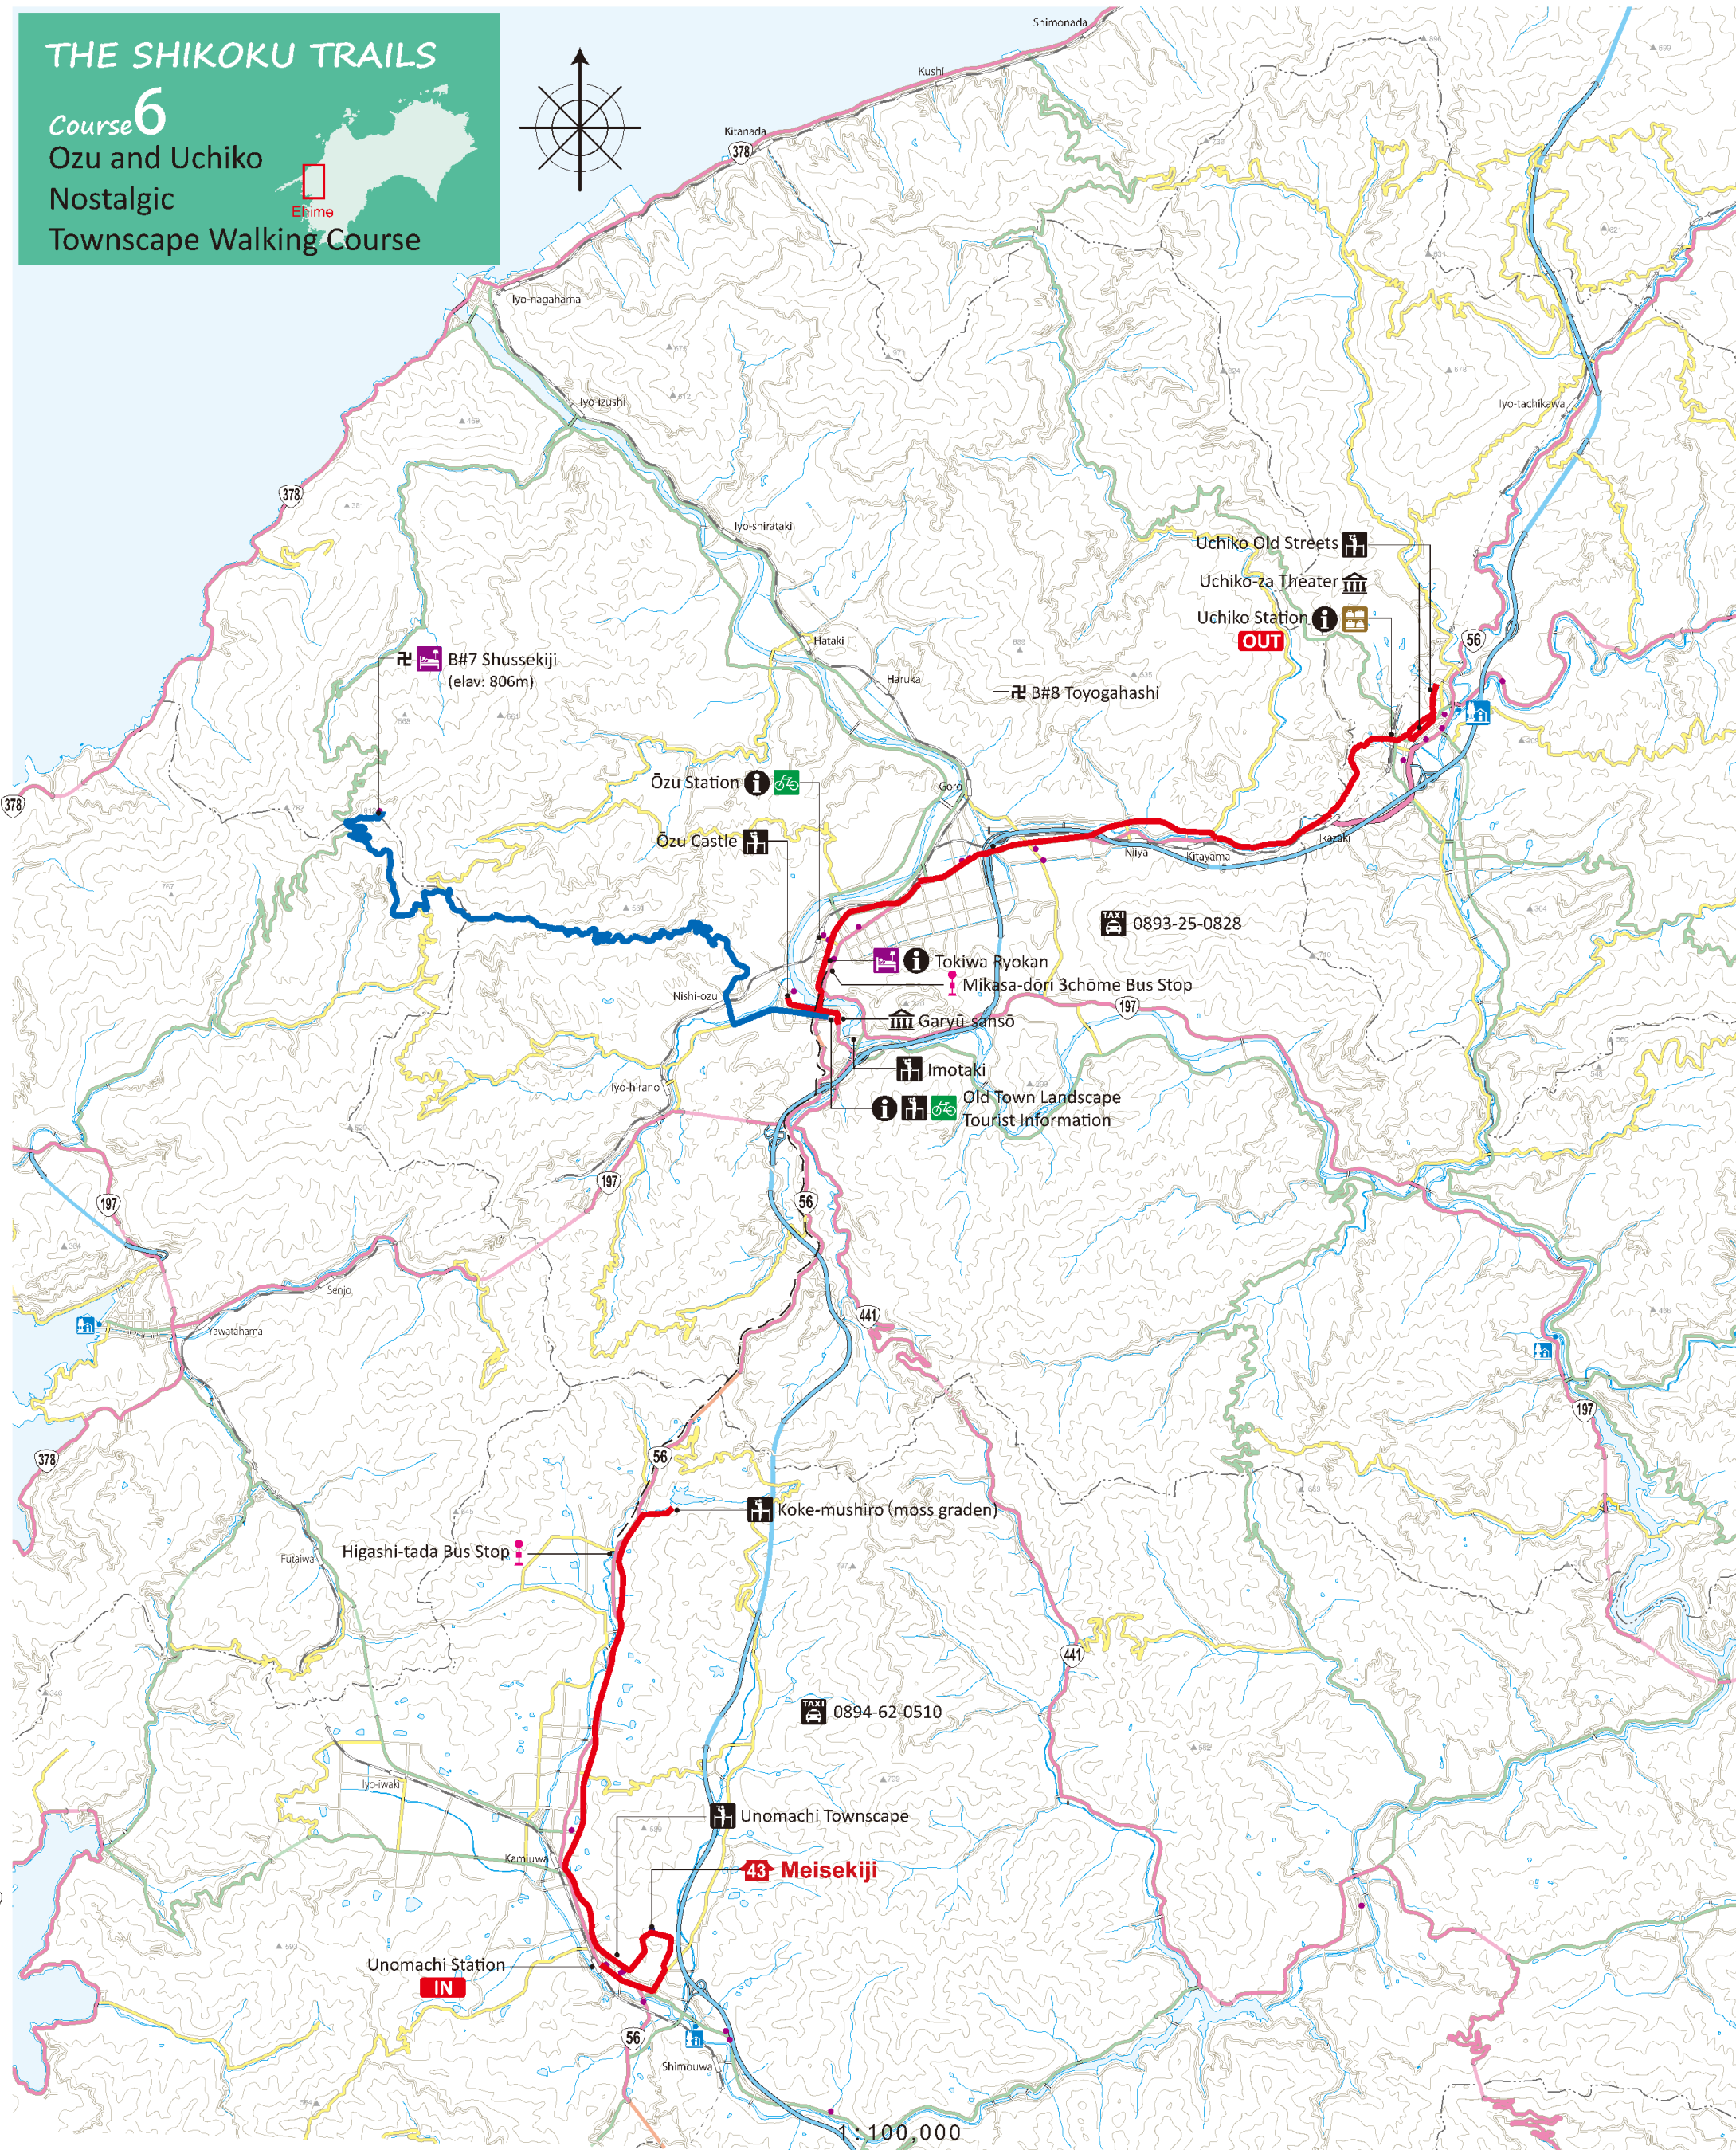

THE SHIKOKU TRAILS

Course **6**

Ozu and Uchiko

Nostalgic

Townscape Walking Course

Legend 凡例

- Trail (Walk, Bike)
- 88 temples / Other temples & Shrines
- Lodging
- Support Center / Luggage Service
- Tourist Information / Rental Bikes
- Tourist Spots / Museum
- Michinoeki (Road Station)
- Bus Route / Bus Stop
- Lodgings / Taxi Phone Number