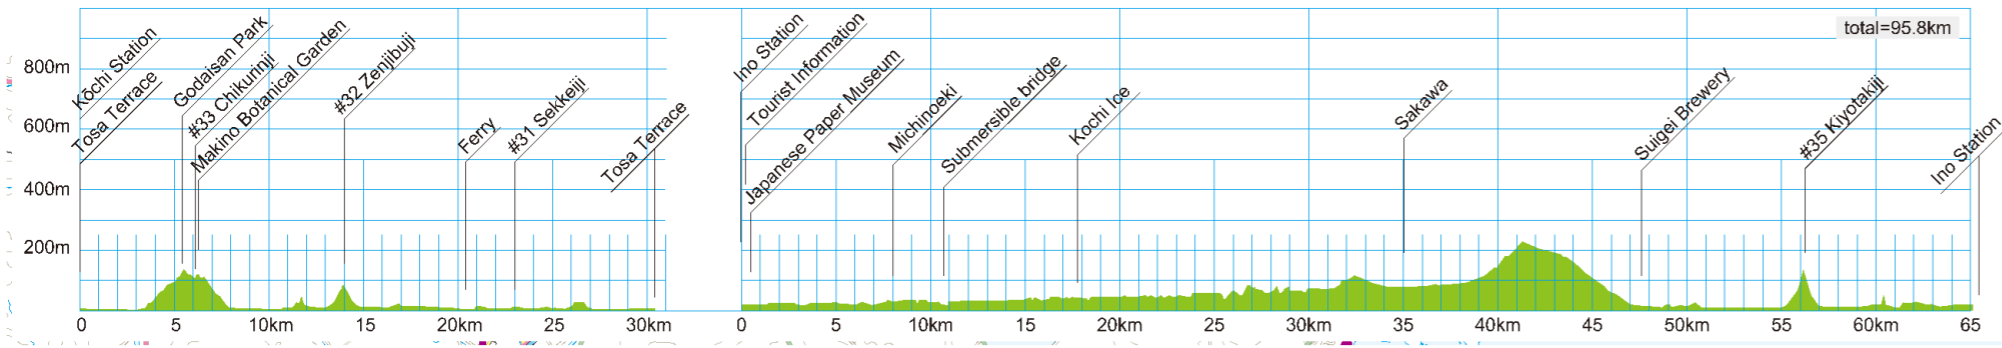

THE SHIKOKU TRAILS

Course 5

Kochi Temples and Niyodo River Cycling Course

Legend 凡例

- Trail (Walk, Bike)
- 88 temples / Other temples & Shrines
- Lodging
- Support Center / Luggage Service
- Tourist Information / Rental Bikes
- Tourist Spots / Museum
- Michinoeki (Road Station)
- Bus Route / Bus Stop
- Lodgings / Taxi Phone Number