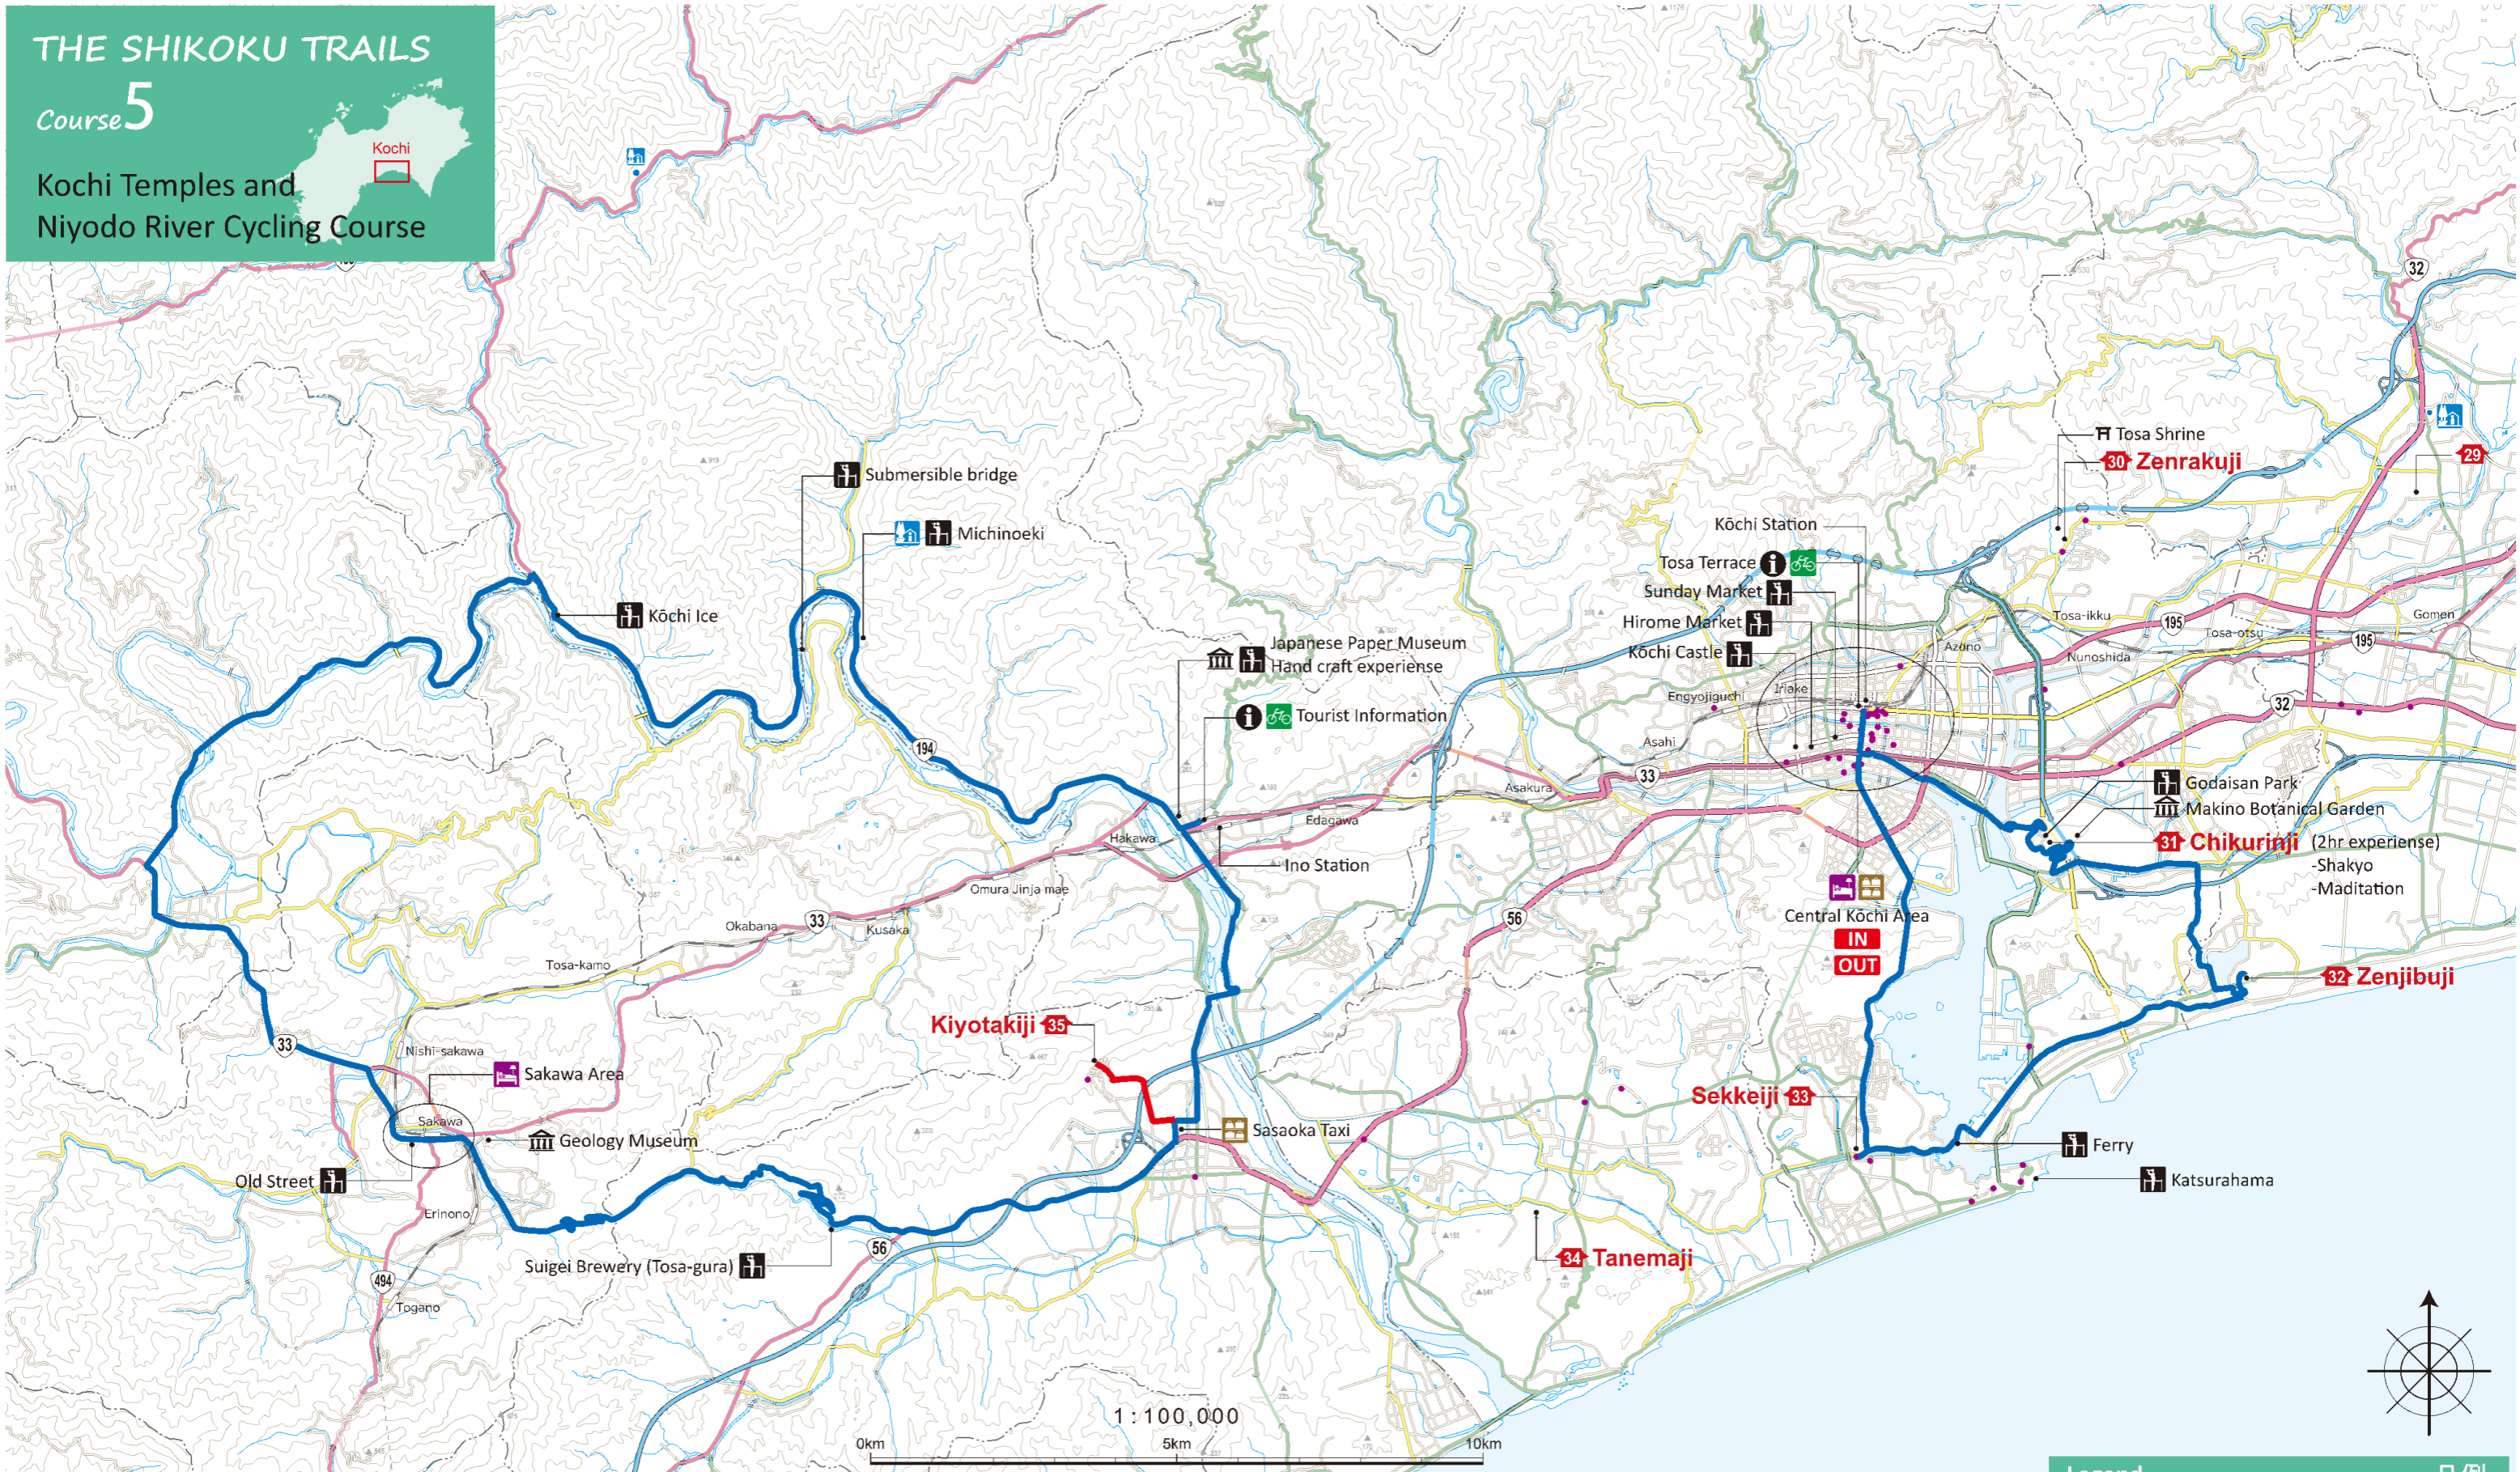

THE SHIKOKU TRAILS

Course 5

Kochi Temples and Niyodo River Cycling Course

Legend 凡例

- Trail (Walk, Bike)
- 88 temples / Other temples & Shrines
- Lodging
- Support Center / Luggage Service
- Tourist Information / Rental Bikes
- Tourist Spots / Museum
- Michinoeki (Road Station)
- Bus Route / Bus Stop
- Lodgings / Taxi Phone Number