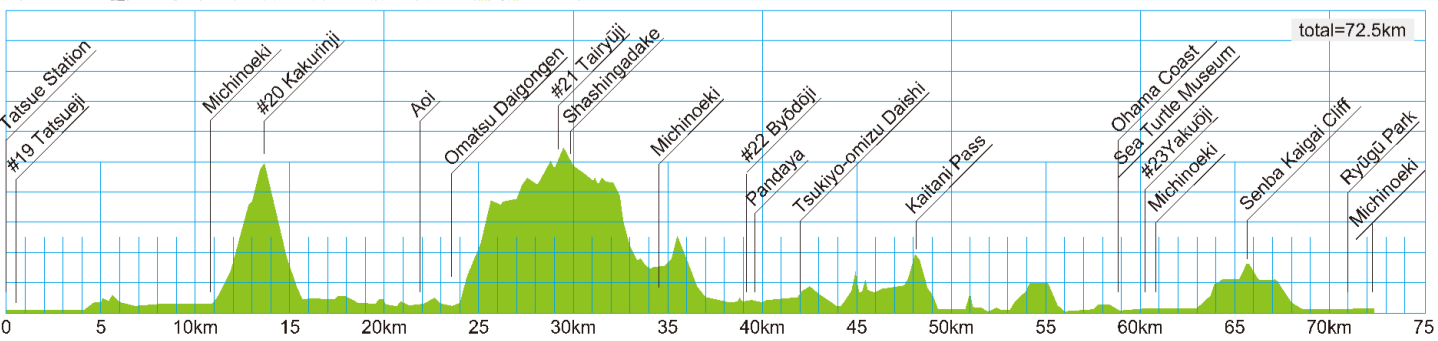

THE SHIKOKU TRAILS

Course 3

Kakurinji and Tairyuji
Mountain Temple and
Coastal View Walking Course

TOKUSHIMA

Legend 凡例

- Trail (Walk, Bike)
- 88 temples / Other temples & Shrines
- Lodging
- Support Center / Luggage Service
- Tourist Information / Rental Bikes
- Tourist Spots / Museum
- Michinoeki (Road Station)
- Bus Route / Bus Stop
- Lodgings / Taxi Phone Number