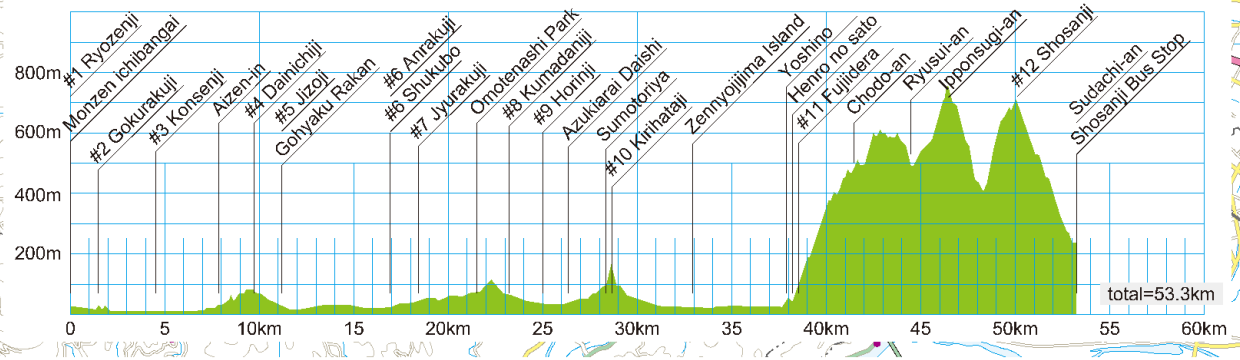

THE SHIKOKU TRAILS

Course 1

Tokushima Trial Pilgrimage Course

0883-36-2323
0883-36-3109

0883-24-2269
088-676-0345

088-676-0345

(Switch bus to Tokushima Bus from Kamiyama Town Bus to Tokushima Station (dept:16:54))

Legend 凡例

- Trail (Walk, Bike)
- 88 temples / Other temples & Shrines
- Lodging
- Support Center / Luggage Service
- Tourist Information / Rental Bikes
- Tourist Spots / Museum
- Michinoeki (Road Station)
- Bus Route / Bus Stop
- Lodgings / Taxi Phone Number