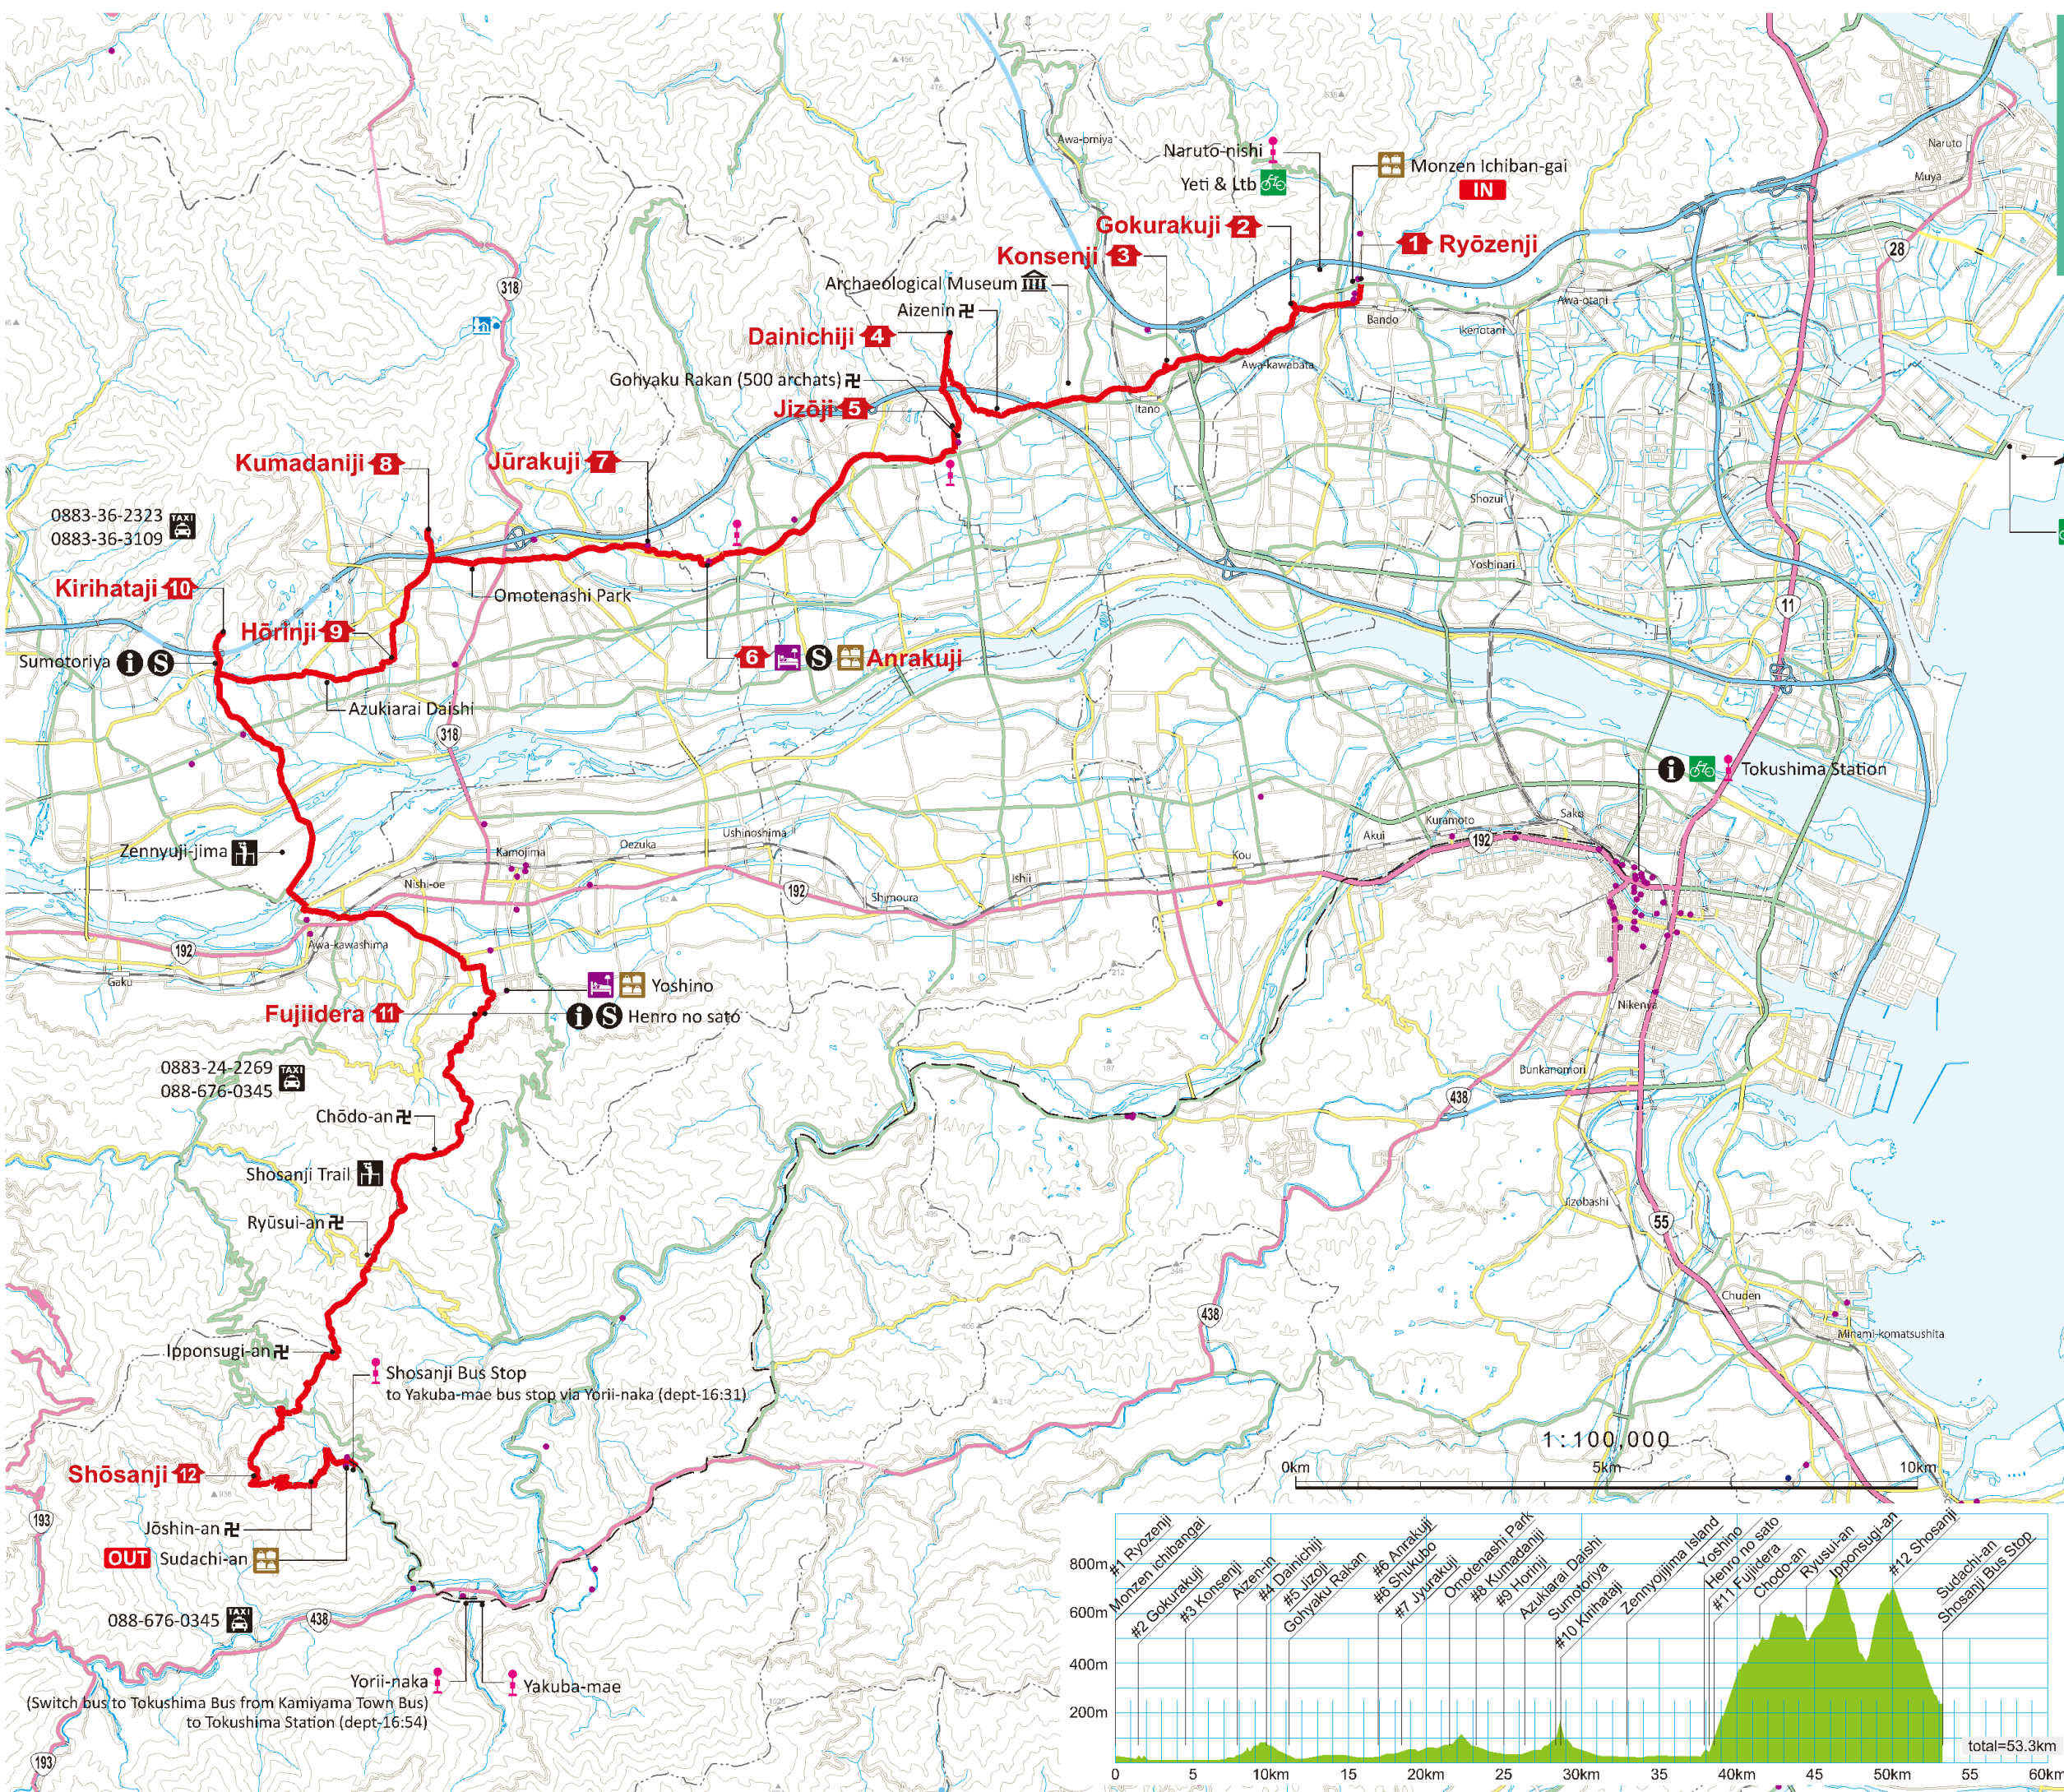

THE SHIKOKU TRAILS

Course 1

Tokushima Trial Pilgrimage Course

0883-36-2323
0883-36-3109

0883-24-2269
088-676-0345

088-676-0345

(Switch bus to Tokushima Bus from Kamiyama Town Bus to Tokushima Station (dept:16:54))

Legend 凡例

- Trail (Walk, Bike)
- 88 temples / Other temples & Shrines
- Lodging
- Support Center / Luggage Service
- Tourist Information / Rental Bikes
- Tourist Spots / Museum
- Michinoeki (Road Station)
- Bus Route / Bus Stop
- Lodgings / Taxi Phone Number